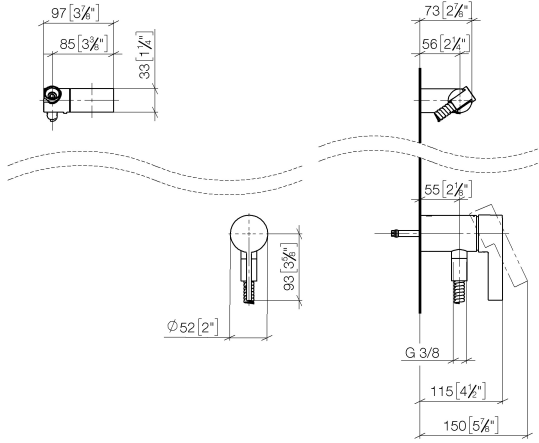

Concealed single-lever mixer with integrated shower connection with hand shower set without hand shower - Dark Chrome

IMO

36 002 970

- metal shower hose 1750mm with integrated anti-twist protection

This article does not include a hand shower!

Intrinsic protection against back flow.

Fits: IMO, LULU, MADISON, MEM, TARA, CL.1, LISSÉ, VAIA, META, CYO

	Dark Chrome	36 002 970-19
	Chrome	36 002 970-00
	Brushed Platinum	36 002 970-06
	Platinum	36 002 970-08
	Brushed Light Gold	36 002 970-27
	Brushed Durabronze (23kt Gold)	36 002 970-28
	Matte Black	36 002 970-33
	Brushed Bronze	36 002 970-42
	Brushed Champagne (22kt Gold)	36 002 970-46
	Champagne (22kt Gold)	36 002 970-47
	Brushed Chrome	36 002 970-93
	Brushed Dark Platinum	36 002 970-99

Concealed single-lever mixer with integrated shower connection with hand shower set without hand shower - Dark Chrome

IMO

36 002 970
mm [inches]

Concealed single-lever mixer with integrated shower connection with hand shower set without hand shower - Dark Chrome